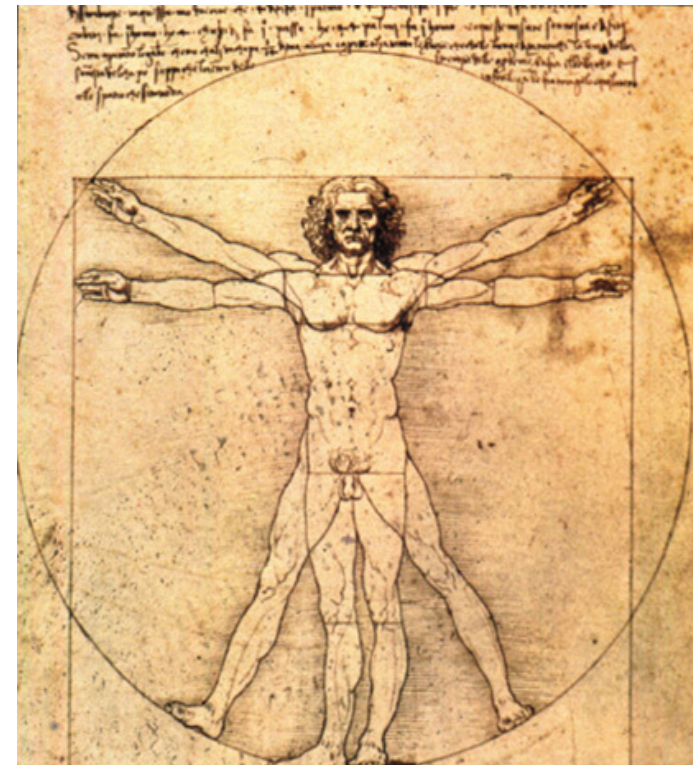

Healing of the Whole Being

through the

Healing of the Spine

Initiated by the Spiritual Master Pjotr Elkunoviz

- A Multidimensional Expansion of Our Consciousness -

Tina

Difference in shoulder blades ca: 1 cm
 Difference in length of legs ca: 1 1/2 cm

Because of the curvature of the spine we see that the hips are different in height - so the length of the legs is also different when you measure in a sitting or lying position.

We can see that the spine is straightened, the hips are corrected and the length of the legs has been equalized.

A most important help for all kinds of sufferings

All our organs, governing centres and all parts of our body and psyche are connected to the spine. That is why our body and psyche come into a new balance when the spine is straightened.